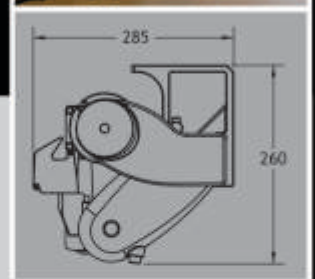

Siena X-Over

- > Projection is greater than width
- > Arms overlap
- > Max. Size 3.9mW x 3.5m P

Siena Semi-Cassette

- > Front rail profile conceals arms
- > Extruded pelmet included
- > Max. Size 6.0mW x 3.5m P

Other products in the range:

Siena Extreme (4m Arms) & Siena Cassette (Fully enclosed)

Specifications

Size:	Maximum size up to 15m x 3.5m (54m ²) / Siena Extreme 15m x 4m Widths over 6 meters, motorisation is recommended
Construction:	Powder coated aluminium and steel
Features:	8-link arm chain for superior strength and durability, front rail that acts as a rain gutter Full 90° pitch
Operation:	Manual Crank or motorisation, with adjustable pitch control
Installation:	Face Fit, Fascia, Eave and Roof Mount
Colours:	White, Ivory, Silver or Onyx. Custom powder coating also available
Options:	Full Cassette option available - fully enclosed with no need for a pelmet Colorbond Pelmet or Aluminium Extruded Pelmet