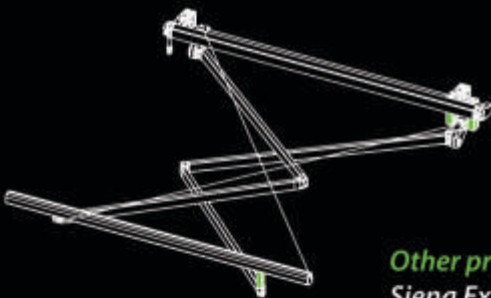

Siena X-Over

- > Projection is greater than width
- > Arms overlap
- > Max. Size 3.9mW x 3.5m P

Siena Semi-Cassette

- > Front rail profile conceals arms
- > Extruded pelmet included
- > Max. Size 6.0mW x 3.5m P

Other products in the range:

Siena Extreme (4m Arms) & Siena Cassette (Fully enclosed)

Specifications

Size:	Maximum size up to 15m x 3.5m (54m ²) / Siena Extreme 15m x 4m Widths over 6 meters, motorisation is recommended
Construction:	Powder coated aluminium and steel
Features:	8-link arm chain for superior strength and durability, front rail that acts as a rain gutter Full 90° pitch
Operation:	Manual Crank or motorisation, with adjustable pitch control
Installation:	Face Fit, Fascia, Eave and Roof Mount
Colours:	White, Ivory, Silver or Onyx. Custom powder coating also available
Options:	Full Cassette option available - fully enclosed with no need for a pelmet Colorbond Pelmet or Aluminium Extruded Pelmet