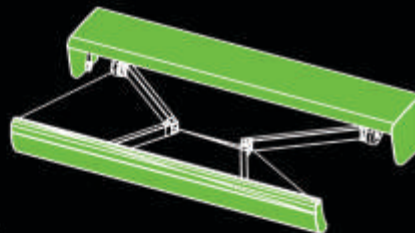

Siena X-Over

- > Projection is greater than width
- > Arms overlap
- > Max. Size 3.9mW x 3.5m P

Siena Semi-Cassette

- > Front rail profile conceals arms
- > Extruded pelmet included
- > Max. Size 6.0mW x 3.5m P

Other products in the range:

Siena Extreme (4m Arms) & Siena Cassette (Fully enclosed)

Specifications

Size:	Maximum size up to 15m x 3.5m (54m ²) / Siena Extreme 15m x 4m Widths over 6 meters, motorisation is recommended
Construction:	Powder coated aluminium and steel
Features:	8-link arm chain for superior strength and durability, front rail that acts as a rain gutter Full 90° pitch
Operation:	Manual Crank or motorisation, with adjustable pitch control
Installation:	Face Fit, Fascia, Eave and Roof Mount
Colours:	White, Ivory, Silver or Onyx. Custom powder coating also available
Options:	Full Cassette option available - fully enclosed with no need for a pelmet Colorbond Pelmet or Aluminium Extruded Pelmet