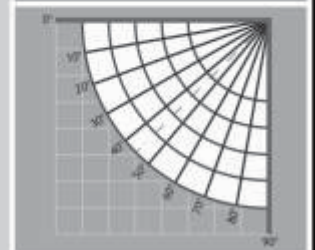

Siena X-Over

- > Projection is greater than width
- > Arms overlap
- > Max. Size 3.9mW x 3.5m P

Siena Semi-Cassette

- > Front rail profile conceals arms
- > Extruded pelmet included
- > Max. Size 6.0mW x 3.5m P

Other products in the range:

Siena Extreme (4m Arms) & Siena Cassette (Fully enclosed)

Specifications

Size:	Maximum size up to 15m x 3.5m (54m ²) / Siena Extreme 15m x 4m Widths over 6 meters, motorisation is recommended
Construction:	Powder coated aluminium and steel
Features:	8-link arm chain for superior strength and durability, front rail that acts as a rain gutter Full 90° pitch
Operation:	Manual Crank or motorisation, with adjustable pitch control
Installation:	Face Fit, Fascia, Eave and Roof Mount
Colours:	White, Ivory, Silver or Onyx. Custom powder coating also available
Options:	Full Cassette option available - fully enclosed with no need for a pelmet Colorbond Pelmet or Aluminium Extruded Pelmet